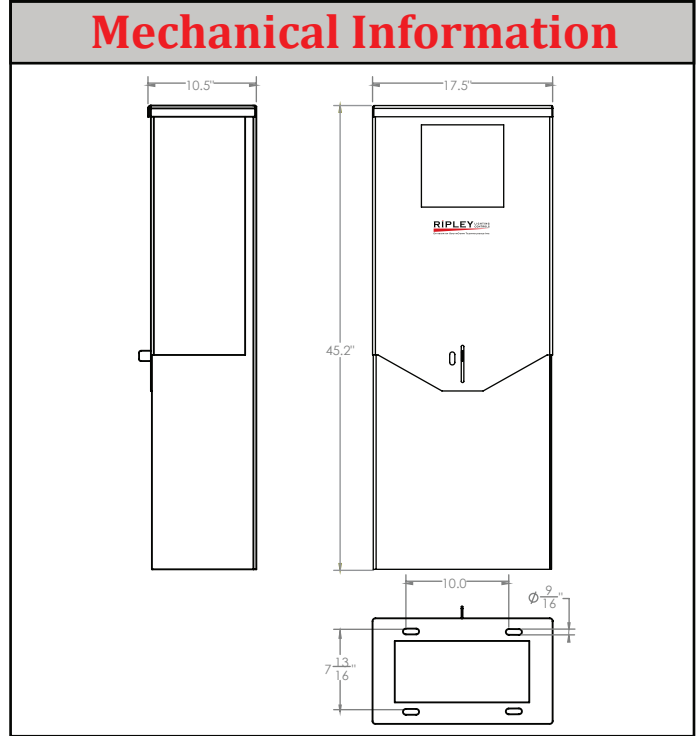

Mechanical Information

CC302NOCISWL1C1

Amps (Per Pole)	30
Poles	2
Supply Voltage (Line)	120/240 VAC
Control Voltage (Pilot)	120
Pilot Type	Photocontrol Receptacle
Switches	Not Applicable
Circuit Load Protection	Supply Side (Line) Breaker
Surge Protection	MOV Internal
Wiring Termination Block	Neutral Block & Ground Lug
Enclosure	NEMA 3R (Rainproof) Pedestal
Enclosure Dimensions	10.5"x17.5"x45.2"
Contactor Type	Electromechanical Contactor, N.O.

CC
30
2
User Options
120/240

Designed for underground wiring applications, powder coated in Munsell green assuring environmental blending.

Ripley Lighting Controls partnering with industry leaders assuring highest quality products.

Meets or exceeds rigid quality requirements of Ripley Lighting Controls

Phone: (803) 939-4700
Fax: (803) 939-4777
Email: info@RipleyLightingControls.com

© 2021 by Ripley Lighting Controls, a Unit of Electros witch. All rights reserved. The information in this document is provided for informational use only and is subject to change without notice.