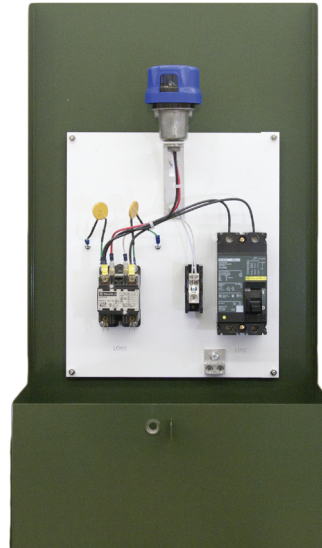

Consistant Reliability

Quality Components

Maintenance Friendly

Accessories

6390-TF Photocontrol

RC8744 PhotoClock™

6005 Shorting Cap

J004068 Ground Sleeve

Shown with Photocontrol
(Photocontrol Sold Separately)

Specifications

- Lighting Contactor
- 120/240 VAC
- 30 AMP
- 2 Pole
- Photocontrol Receptacle*
- Supply Side (Line) Breaker
- MOV Surge Protection
- Neutral Block & Ground Lug
- Control (Pilot) Voltage 120 VAC
- NEMA 3R Rainproof Pedestal Enclosure (45"x17"x10")
- 1/4" Clear Polycarbonate Window
- Padlockable Latch

CC

30

2

User
Options

120/240

Technical Information Continued on Next Page

Control Contactor Pedestal

Electrical Information