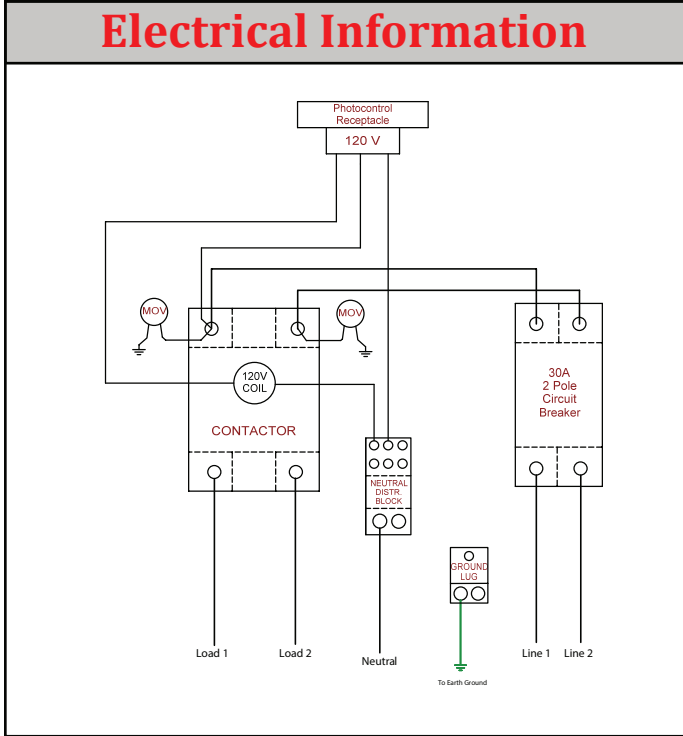

Shown with Photocontrol
(Photocontrol Sold Separately)

Specifications

- Lighting Contactor
- 120/240 VAC
- 30 AMP
- 2 Pole
- Photocontrol Receptacle*
- Supply Side (Line) Breaker
- MOV Surge Protection
- Neutral Block & Ground Lug
- Control (Pilot) Voltage 120 VAC
- NEMA 3R Rainproof Pedestal Enclosure (45"x17"x10")
- 1/4" Clear Polycarbonate Window
- Padlockable Latch

CC

30

2

User
Options

120/240

Technical Information Continued on Next Page

Control Contactor Pedestal

Electrical Information

Mechanical Information

CC302NOCISWL1C1

Amps (Per Pole)	30
Poles	2
Supply Voltage (Line)	120/240 VAC
Control Voltage (Pilot)	120
Pilot Type	Photocontrol Receptacle
Switches	Not Applicable
Circuit Load Protection	Supply Side (Line) Breaker
Surge Protection	MOV Internal
Wiring Termination Block	Neutral Block & Ground Lug
Enclosure	NEMA 3R (Rainproof) Pedestal
Enclosure Dimensions	10.5"x17.5"x45.2"
Contactor Type	Electromechanical Contactor, N.O.