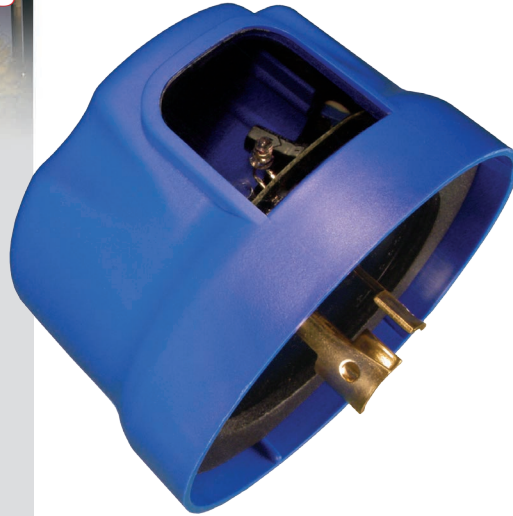

Twist-Lock Electronic Photocontrol  
**FAA**

**Exclusive Features**

Double-Sided  
Plated-Through  
Circuit Board (DSPT)  
for durability and reliability

Quad-Gate Technology  
for precision  
and consistency

Full Wave Rectification  
(AC Models)

Dual Zener Diodes

High Impact  
Thermoplastic Base

Solid Brass Contact Blades

UV Stabilized Permanent Color,  
High Impact Resistant  
Polypropylene Cover

Meets or exceeds rigid  
quality requirements of  
applicable ANSI C136.10,  
and C136.24 and C136.41

Complies with  
AC No. 150/5345-43E, dated 10/19/95

	<b>6390-FAA</b>	<b>6589C-FAA</b>	<b>6390-FAA 2</b>
Nominal Voltage (AC Models 60 Hz)	120/208 240/277	12—48 (DC)	120/208 240/277
Voltage Range	105—305	12.5—52 (DC)	105—305
Fail Mode	On		
Load Rating	1000 Watt Tungsten / 1800 VA Ballast	10 Amp	1000 Watt Tungsten / 1800 VA Ballast
Operating Temperature	-40C to +70C (-40F to +158F)	-40C to +70C (-40F to +158F)	-40C to +70C (-40F to +158F)
Photocell	Encapsulated Silicon	Cadmium Sulfide	Encapsulated Silicon
Dielectric Strength	5000 Volts between current carrying parts and metal surfaces		
Surge Protection	320 Joule MOV / 10,000 amp surge current	50 Joule MOV / 10,000 amp surge current	320 Joule MOV / 10,000 amp surge current
Power Consumption	0.5 watts @ lowest nominal voltage		
Time Delay Off (Instant On)	3 to 5 seconds		
Operating Light Levels (Standard Settings)	Turn On @ 35 FC ± .25 / Turn Off @ 52 FC		Turn On @ 2 FC Turn Off by 5 FC
ANSI Color Coded Cover	Blue	Green	Black
Applicable with	 		